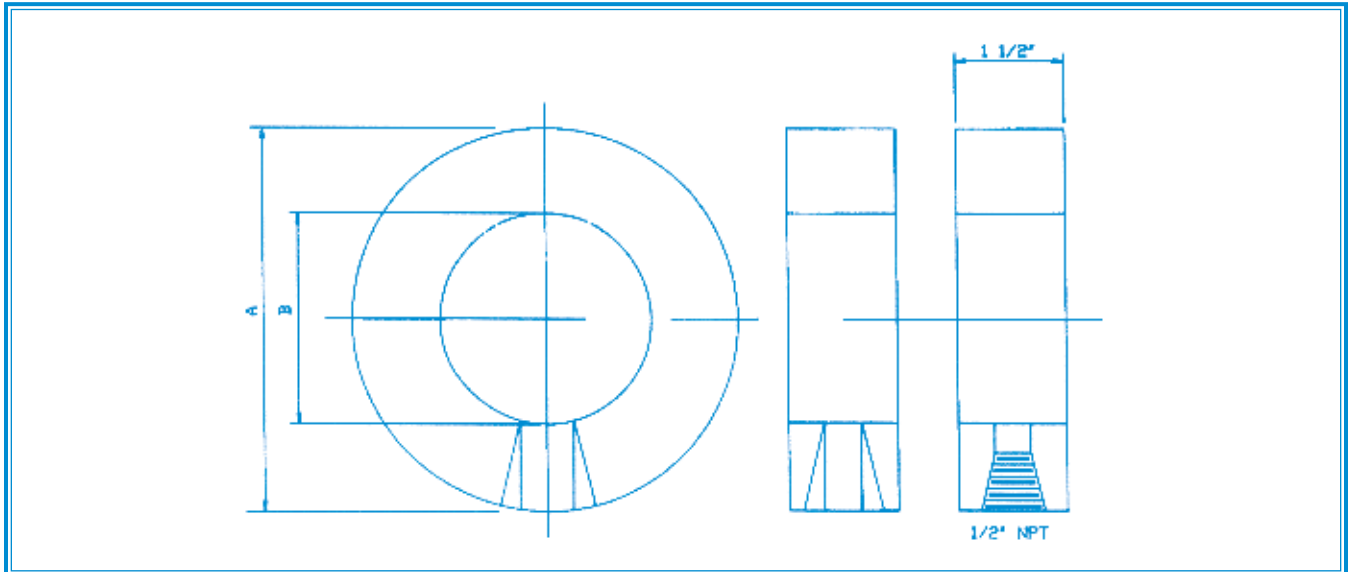

Bleed Rings

Dimensions Are In Inches - Weights Are In Pounds

LINE SIZE	ID	O.D.				
		150#	300#	600#	900#	1500#
1	1 1/8	2 1/2	2 3/4	2 3/4	3	3
1 1/2	1 5/8	3 1/4	3 5/8	3 5/8	3 3/4	3 3/4
2	2 1/8	4	4 1/4	4 1/4	5 1/2	5 1/2
2 1/2	2 1/2	4 3/4	5	5	6 3/8	6 3/8
3	3 1/8	5 1/4	5 3/4	5 3/4	6 1/2	6 3/4
4	4 1/8	6 3/4	7	7 1/2	8	8 1/8
6	6 1/8	8 5/8	9 3/4	10 3/8	11 1/4	11
8	8	10 7/8	12	12 1/2	14	13 3/4
10	10 1/8	13 1/4	14 1/8	15 5/8	17	17
12	12	16	16 1/2	17 3/4	19 3/8	20 1/4